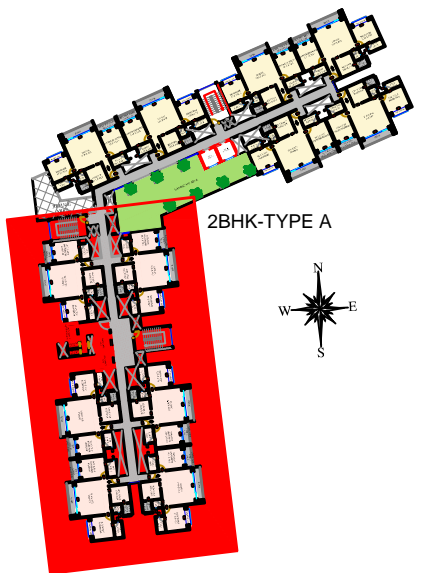

WING A -2BHK TYPICAL APARTMENT- TYPE A

FLAT NO.	RERA CARPET AREA (A)		BALCONY AREA (B)		DRY BALCONY AREA (C)	
	SQ. MT.	SQ. FT.	SQ. MT.	SQ. FT.	SQ. MT.	SQ. FT.
101,102,103,201,202,203,301,302,303,401,402,403,501,502,503, 601,602,603,701,702,703,801,802,803,901,902,903,1001,1002, 1003,1101,1102,1103,1201,1202,1203,1301,1302,1303,1401, 1402,1403,1501,1502,1503,1601,1602,1603,1701,1702,1703.	78.17	841.42	7.42	79.86	2.16	23.25
110,111,112,210,211,212,310,311,312,410,411,412,510,511,512, 610,611,612,710,711,712,810,811,812,910,911,912,1010,1011, 1012,1110,1111,1112,1210,1211,1212,1310,1311,1312,1410, 1411,1412,1510,1511,1512,1610,1611,1612,1710,1711,1712.	78.17	841.42	7.42	79.86	2.16	23.25