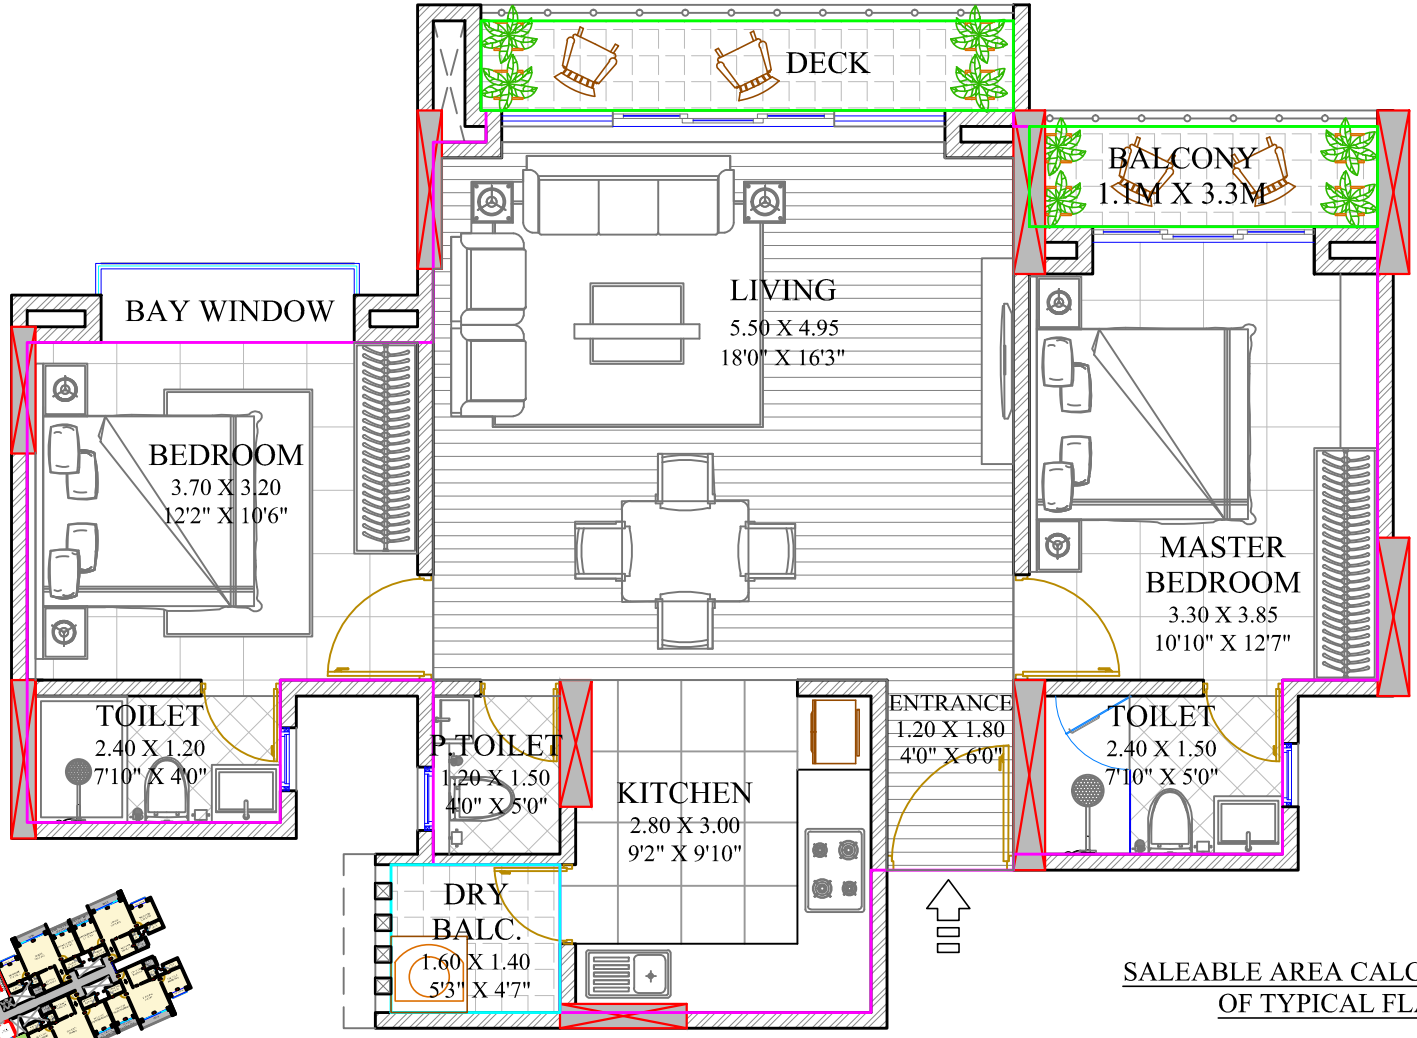

WING A -2BHK TYPICAL APARTMENT- TYPE A

FLAT NO.	RERA CARPET AREA (A)		BALCONY AREA (B)		DRY BALCONY AREA (C)	
	SQ. MT.	SQ. FT.	SQ. MT.	SQ. FT.	SQ. MT.	SQ. FT.
101,102,103,201,202,203,301,302,303,401,402,403,501,502,503, 601,602,603,701,702,703,801,802,803,901,902,903,1001,1002, 1003,1101,1102,1103,1201,1202,1203,1301,1302,1303,1401, 1402,1403,1501,1502,1503,1601,1602,1603,1701,1702,1703.	78.17	841.42	7.42	79.86	2.16	23.25
110,111,112,210,211,212,310,311,312,410,411,412,510,511,512, 610,611,612,710,711,712,810,811,812,910,911,912,1010,1011, 1012,1110,1111,1112,1210,1211,1212,1310,1311,1312,1410, 1411,1412,1510,1511,1512,1610,1611,1612,1710,1711,1712.	78.17	841.42	7.42	79.86	2.16	23.25